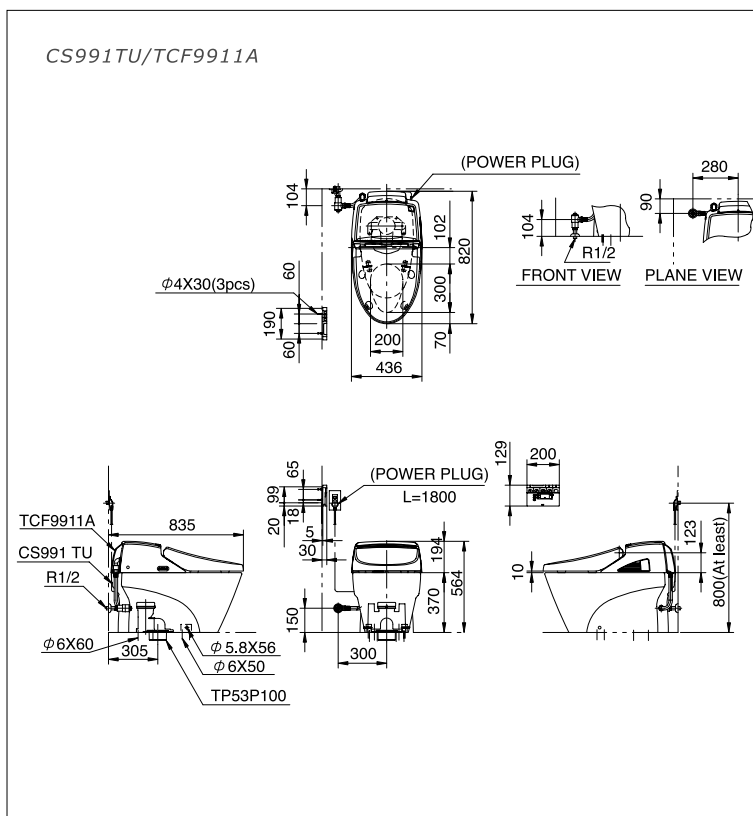

Luxurious Integrated  
One-Piece Toilet

CS991TU/TCF9911A

CS991TU / TCF9911A

## Features

- Sleek, tankless, One-Piece Toilet with integrated main unit
- New Tornado Flushing system, no waiting for refill, no refill noise
- Skirted styling with concealed trapway for easy cleaning
- Integral Washlet features front and rear warm water washing, automatic air dryer and deodorizer
- CeFiONtect Technology: Super smooth, ion barrier glazing cleans your toilet bowl with every flush
- Automatic Operation: Lid opens, closes and toilet flushes when sensor is activated

## Specifications

- Flush System : Tornado Siphon Jet  
 Water Use : 6L  
 Rough-in : 305  
 Water Pressure : Min. Required: 0.07Mpa  
 (a flow of 20L/min)  
 Max: 0.75Mpa  
 Power rating : 220V / 50/60Hz / 1288W  
 Length of Power Cord : 1.8m  
 Material : Bowl: china  
 Seat & Cover: plastic

## Parts description

- **CS991TU**  
Elongated Closet Bowl
- **TCF9911A**  
Main unit for NEOREST EX