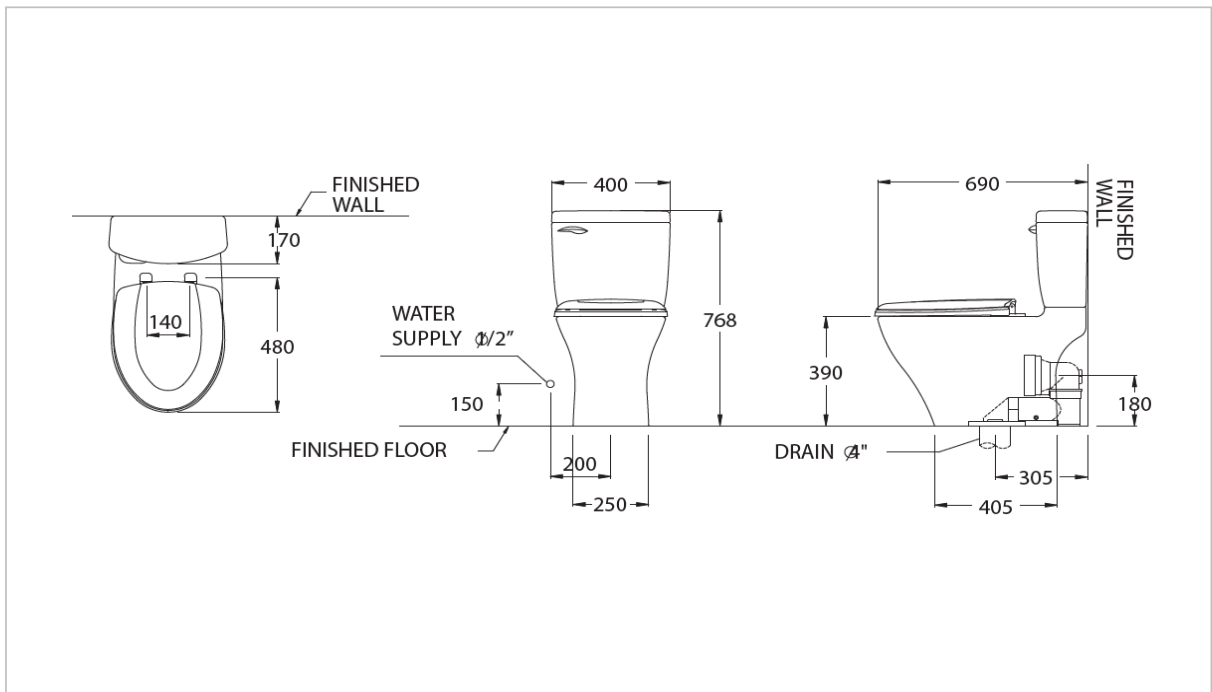

TOTO

TOILET

CST941

"European" Two Piece Toilet

Product Features

Flush System : Wash Down(6L)
Bowl Shape : Elongated
Rough-in : 305 mm

Suggestion Fittings & Parts

Remark : We reserve the right to change some parts for suitability.