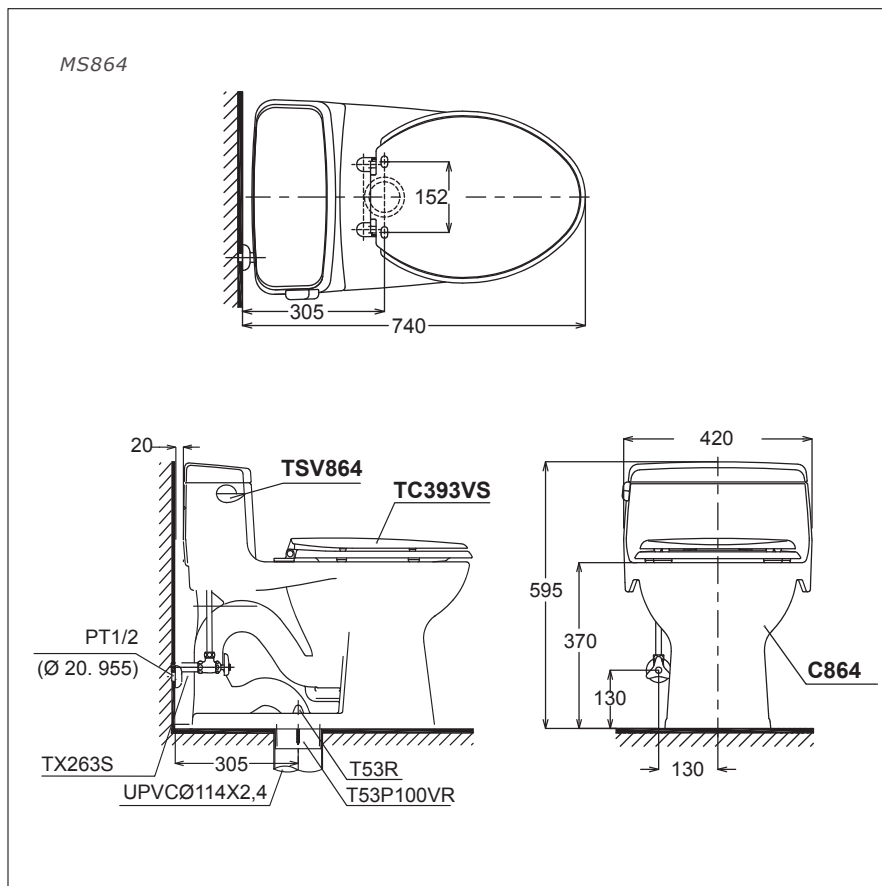

Item number: **MS864**

Features

- Luxury design
- Soft-closing seat & cover
- Upgrade with a WASHLET (optional)
- Large water surface
- CeFiONtect technology: super smooth, ion barrier glazing for a clean toilet bowl
- G-max technology: quiet, powerful flushing performance with large trapway

Specifications

- Flush System : Siphon-jet
 Water Use : 6L
 Bowl Shape : Elongated
 Rough-in : 305mm
 Water Pressure : 0.05MPa~0.75MPa

**One Piece Toilet
 With Soft-closing Seat & Cover**

Drawing:

Parts description

- **C864**
Closet Body
- **TSV864**
Tank Trim
- **TC393VS**
Soft-closing Seat & Cover
- **TX263S**
Stop Valve w/ flexible hose
- **T53P100VR**
Floor Flange (w/ seal gasket)
- **T53R**
Caps

Colors

White, Pastel Ivory