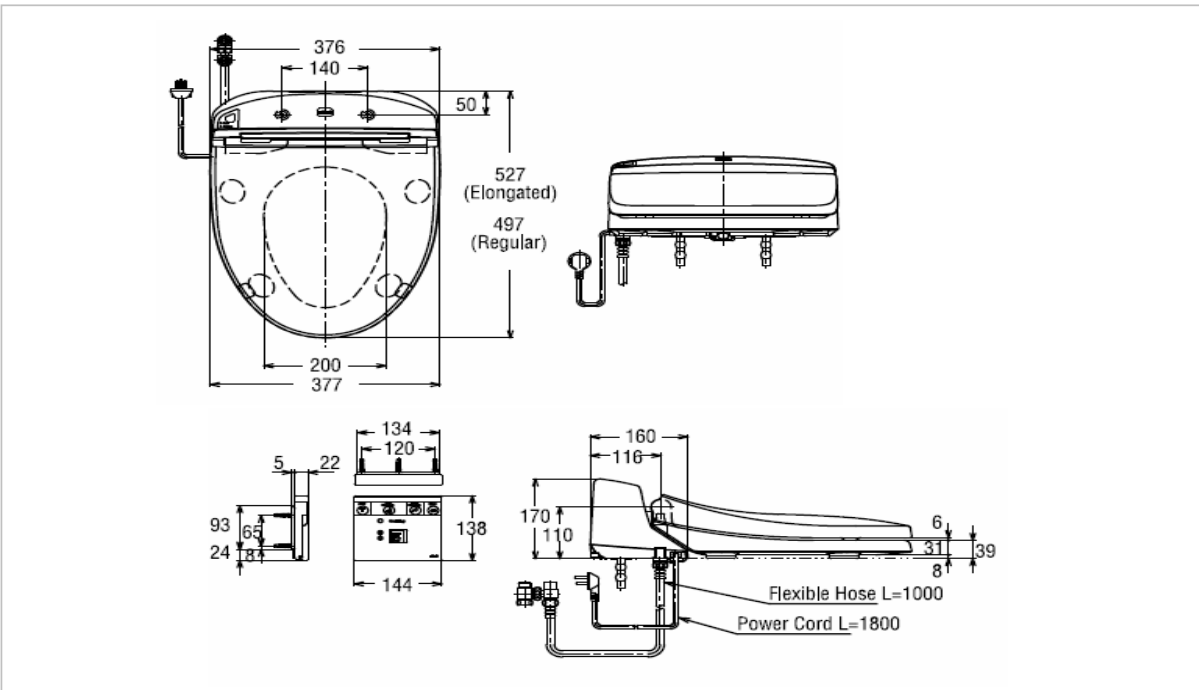

TOTO

SEAT&COVER

TCF491A TCF490A

"Washlet SG" Washlet

Product Features

Elongated Size (220V type) with

- *Remote Control
- *Rear Cleansing
- *Front Cleansing
- *Air Dryer
- *Soft Closing Seat & Cover

TCF490A (Regular Size)