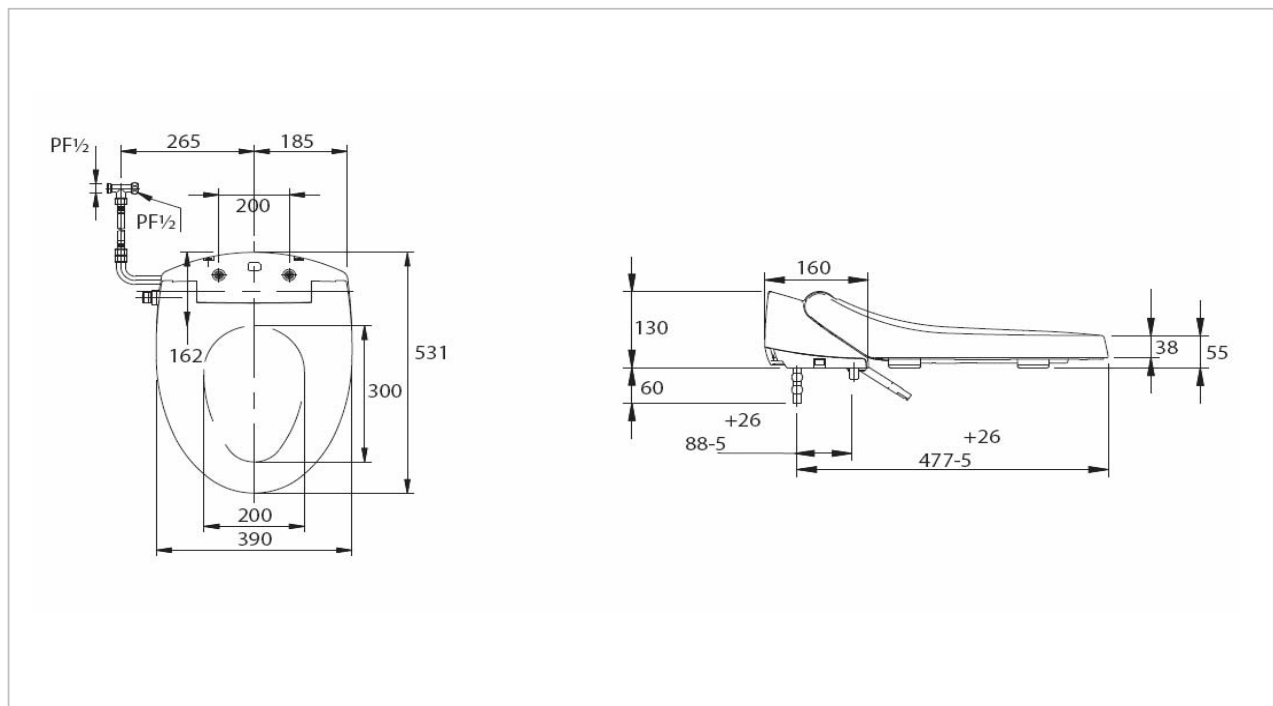

TOTO

SEAT&COVER

TCW03SL

ECO-Washer

Product Features

- Elongated Size
- Toilet Seat with
- *Rear Cleansing
- *Soft Closing Seat & Cover

Suggestion Fittings & Parts

Remark : We reserve the right to change some parts for suitability.