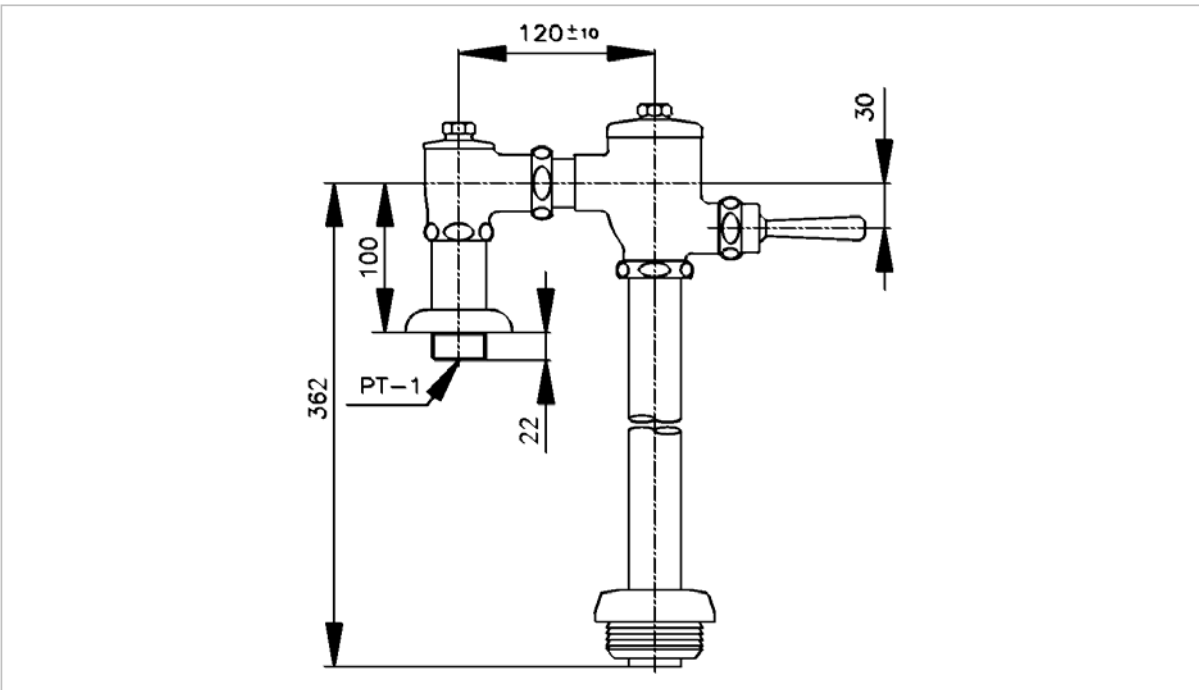

TOTO

FLUSH VALVE

TS404NS

Toilet Flush Valve

Product Features

- Water Pressure : 0.7-7 kgf/cm²
- Water Saver : 6 L
- Top Inlet
- Lever Flush

Suggestion Fittings & Parts

Remark : We reserve the right to change some parts for suitability.